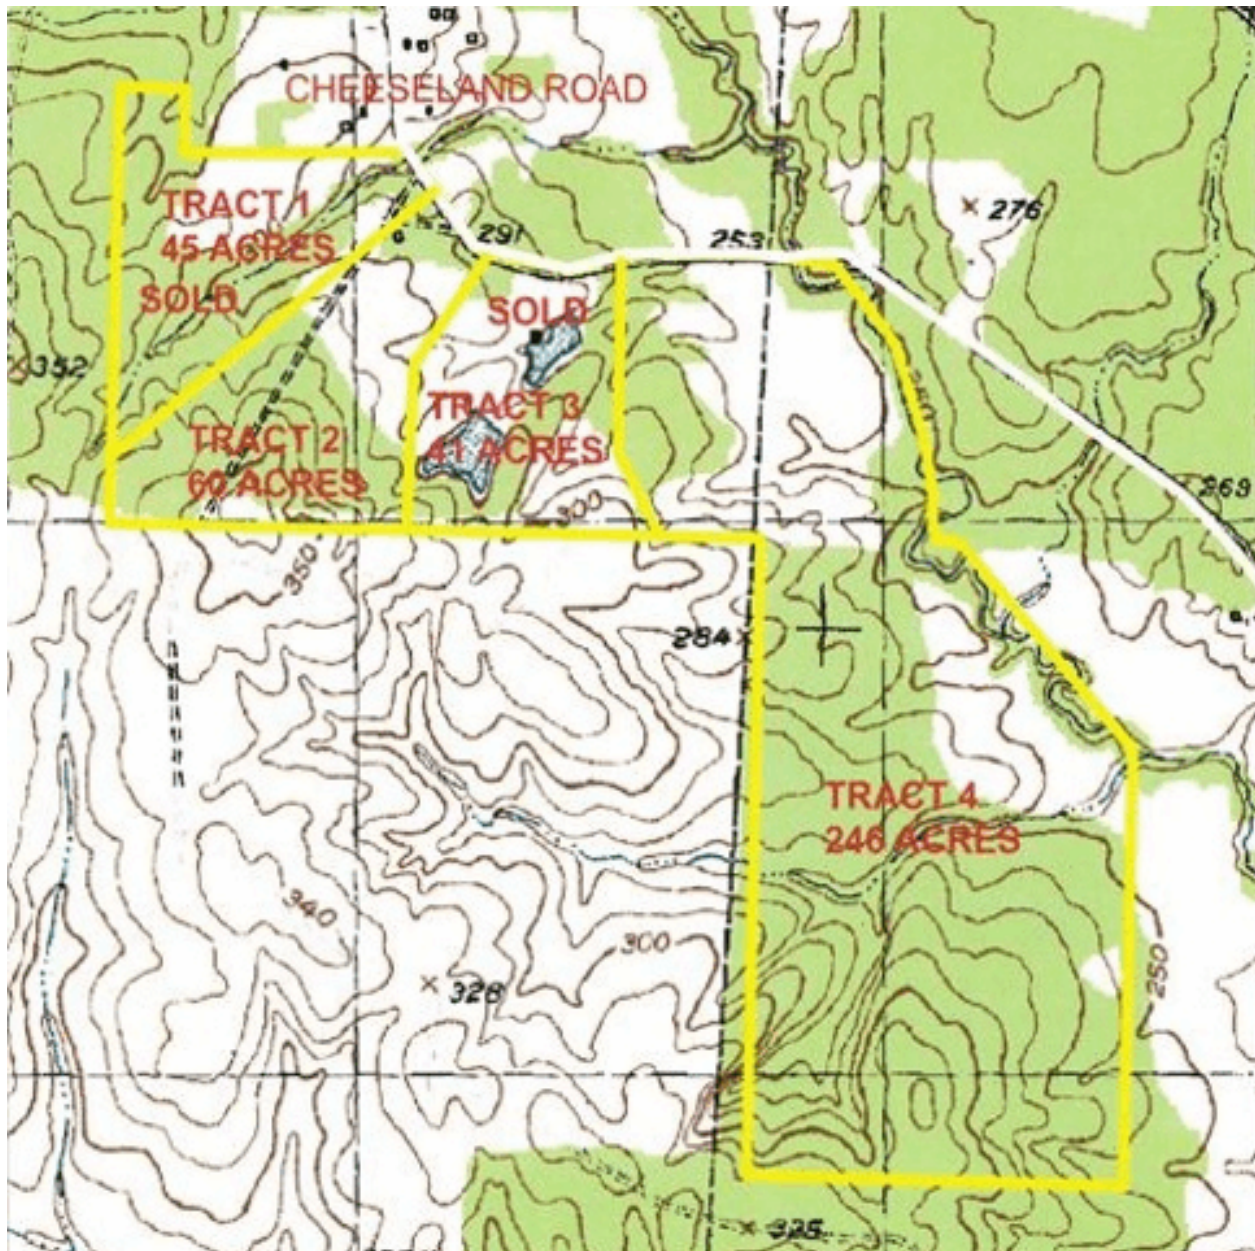

Timber Country

REAL ESTATE

5762 Ted Trout Dr.
Lufkin, Texas 75904
936.875.2905

DISCLAIMER: The information on the map is provided 'AS IS'. There is no warranty regarding the accuracy, adequacy or completeness of the information provided herein and Timber Country Real Estate expressly disclaims liability for errors or omissions.